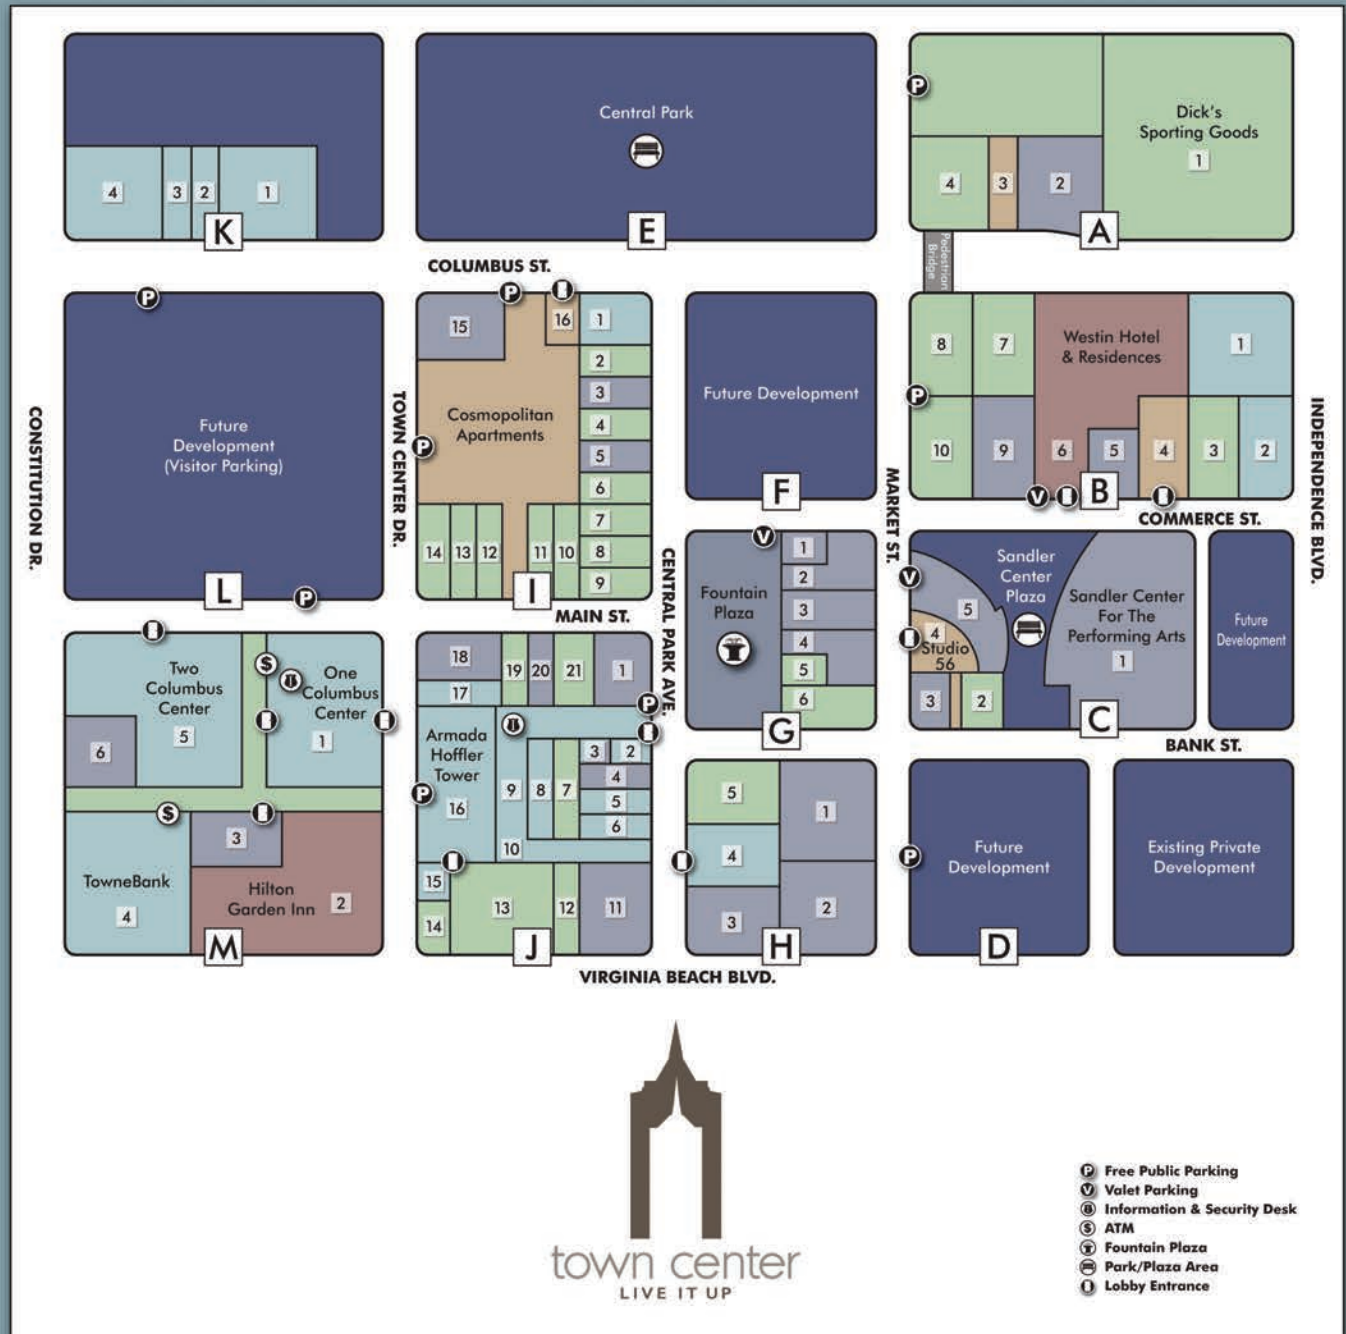

DIRECTORY

SHOPPING

Ann Taylor Loft	G-6
Blanc	I-9
Brooks Brothers	H-5
Caché	I-10
Dick's Sporting Goods	A-1
Eclectic Design Florist & Gifts (Lobby)	J-7
Honey Tree Children's Boutique	G-5
Johnston & Murphy	I-8
Jones Art Gallery	J-12
The Men's Warehouse	J-13
Metropolitan Cake	J-14
Origins	I-7
The Royal Chocolate	I-2
S.T.A.C. Luxury Denim & Apparel	I-4
Stanley Adams Stationery	J-21
Sunglass Hut	I-11

HOTELS

Hilton Garden Inn	M-2
Westin Hotel	B-6

DINING & ENTERTAINMENT

Bravo! Cucina Italiana	G-3
California Pizza Kitchen	J-1
The Cheesecake Factory	H-3
Cold Stone Creamery	J-4
Confetti Caffé	C-3
Daily Grind Unwind	I-3
Funny Bone Comedy Club & Restaurant (2nd Floor)	G-4
Gordon Biersch Brewery Restaurant	H-2
Great American Grill	M-3
Gaudalajara Mexican Restaurant	A-2
Jimmy John's Gourmet Sandwiches	M-6
Keagan's Irish Pub & Restaurant	H-1
The Lucky Star	B-9
The Marketplace	B-5
McCormick & Schmick's Seafood Restaurant	C-5
PF Chang's China Bistro	J-11
Red Star Tavern	J-18
Ruth's Chris Steak House (2nd Floor)	G-2
Saffron Indian Bistro	I-15
Sandler Center for the Performing Arts	C-1
Simply Fresh Café & Market	I-5
Sonoma Wine Bar & Bistro	G-1
Town Center City Club (2nd Floor)	J-3
Zushi Japanese Bistro	J-20

- Free Public Parking
- Valet Parking
- Information & Security Desk
- ATM
- Fountain Plaza
- Park/Plaza Area
- Lobby Entrance