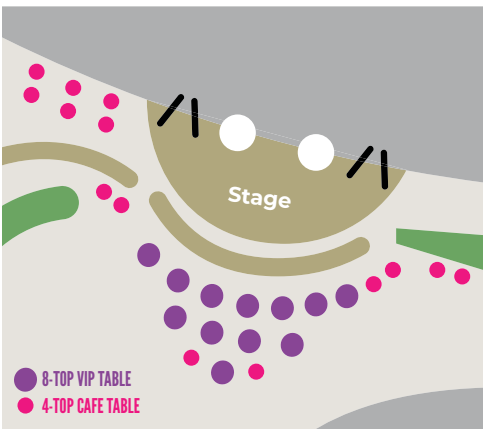

## FULL SEASON VIP TABLE

**VIP TABLES: \$2,350 for the entire series**

- Seat eight (8) people
- Includes sixteen (16) drink vouchers per week
- Premium viewing location
- Personal table service
- Table display for logo or artwork

## FULL SEASON CAFÉ TABLE

**CAFÉ TABLES: \$1,650 for the entire series**

- Seat four (4) people
- Includes eight (8) drink vouchers per week
- Premium viewing location
- Personal table service
- Table display for logo or artwork

SELECT:

**FULL SEASON VIP TABLE**

**FULL SEASON CAFÉ TABLE**

NAME:

EMAIL:

PHONE:

ADDRESS:

INCLUDES:

AUGUST 19

JULY 1

JULY 29

AUGUST 26

Return this form and 100% balance due (checks made to Global Spectrum LP) to the Sandler Center: 201 Market Street, Virginia Beach, VA 23462 or pay via credit card (Please note a 3.7% will be added to all credit card purchases). You will be contacted with reservation confirmation.