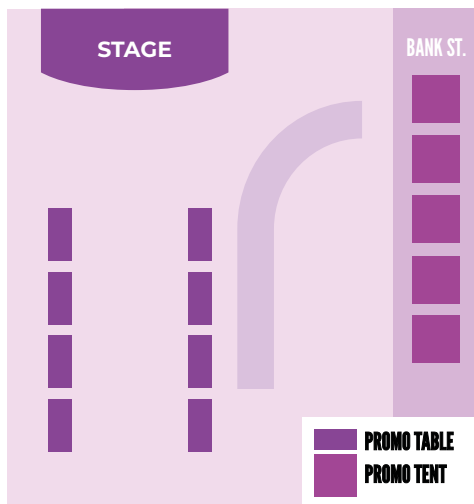

WEEK-TO-WEEK PROMO TABLE

\$225 per week

- 6' table for display with black scuba skirting **(No tents allowed.)**
- Ability to set up a table display and hang a banner from the display (height not to exceed 6' from ground level.)
- Opportunity to distribute promotional materials from the table
- Acknowledgement from main stage as a promo table sponsor.

WEEK-TO-WEEK PROMO TENT

\$250 per week

- Ability to set up a tent, banners, and table
- Permission to sell merchandise
- Opportunity to distribute promotional materials from the tent
- Acknowledgement from main stage as a promo table sponsor.

SELECT:
NAME
EMAIL
PHONE
ADDRESS

SELECT WEEKS:
(AS MANY AS DESIRED)

WEEK-TO-WEEK PROMO TABLE

WEEK-TO-WEEK PROMO TENT

**JUNE 12
JUNE 19
JUNE 26**

**JULY 3
JULY 10
JULY 17
JULY 24
JULY 31**

**AUGUST 7
AUGUST 14
AUGUST 21
AUGUST 28**

Return this form and 50% balance due (checks made to Global Spectrum LP) to the Sandler Center: 201 Market Street, Virginia Beach, VA 23462 or pay via credit card (Please note a 3.7% will be added to all credit card purchases). You will be contacted with reservation confirmation.