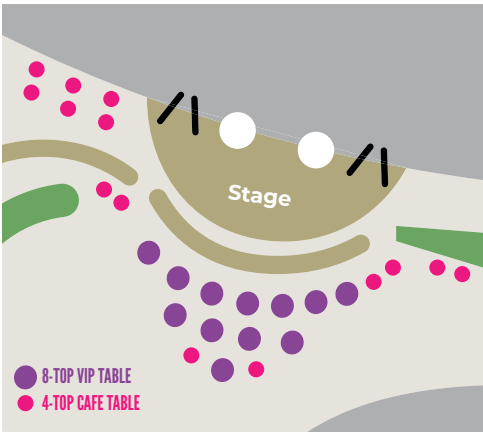

## WEEK-TO-WEEK VIP TABLE

**VIP TABLES: \$250 per week**

- Seat eight (8) people
- Includes 16 drink vouchers per week
- Premium viewing location
- Personal table service
- Table display for logo or artwork

## WEEK-TO-WEEK CAFÉ TABLE

**CAFÉ TABLES: \$150 per week**

- Seat four (4) people
- Includes eight (8) drink vouchers per week
- Premium viewing location
- Personal table service
- Table display for logo or artwork

SELECT:

NAME:

EMAIL:

PHONE:

ADDRESS:

**WEEK-TO-WEEK VIP TABLE**

**WEEK-TO-WEEK CAFÉ TABLE**

SELECT WEEKS:  
(AS MANY AS DESIRED)

**JUNE 10  
JUNE 17  
JUNE 24  
JULY 1**

**JULY 8  
JULY 15  
JULY 22  
JULY 29**

**AUGUST 5  
AUGUST 12  
AUGUST 19  
AUGUST 26**

Return this form and 100% balance due (checks made to Global Spectrum LP) to the Sandler Center: 201 Market Street, Virginia Beach, VA 23462 or pay via credit card (Please note a 3.7% will be added to all credit card purchases). You will be contacted with reservation confirmation.