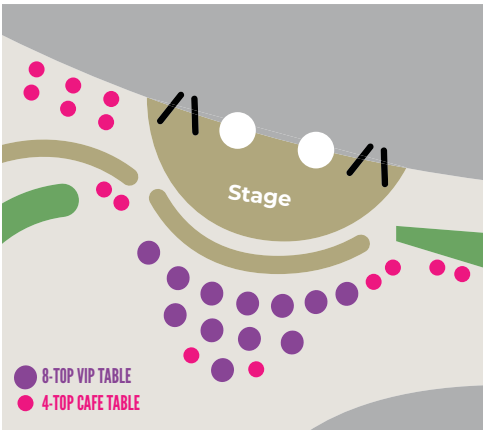

WEEK-TO-WEEK VIP TABLE

VIP TABLES: \$250 per week

- Seat eight (8) people
- Includes 16 drink vouchers per week
- Premium viewing location
- Personal table service
- Table display for logo or artwork

WEEK-TO-WEEK CAFÉ TABLE

CAFÉ TABLES: \$150 per week

- Seat four (4) people
- Includes eight (8) drink vouchers per week
- Premium viewing location
- Personal table service
- Table display for logo or artwork

SELECT:

NAME:

EMAIL:

PHONE:

ADDRESS:

SELECT WEEKS:
(AS MANY AS DESIRED)

WEEK-TO-WEEK VIP TABLE

WEEK-TO-WEEK CAFÉ TABLE

**JUNE 12
JUNE 19
JUNE 26**

**JULY 3
JULY 10
JULY 17
JULY 24
JULY 31**

**AUGUST 7
AUGUST 14
AUGUST 21
AUGUST 28**

Return this form and 50% balance due (checks made to Global Spectrum LP) to the Sandler Center: 201 Market Street, Virginia Beach, VA 23462 or pay via credit card (Please note a 3.7% will be added to all credit card purchases). You will be contacted with reservation confirmation.